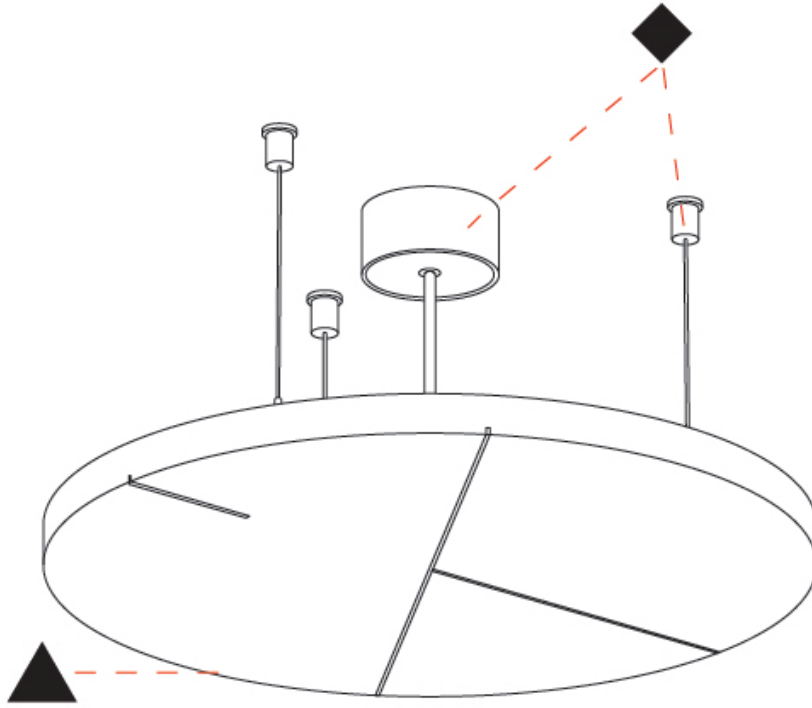

Ø446mm 17 ⁹/₁₆"

GLORIOUS ACOUSTIC LIGHT PANEL SUSPENSION

A300712-

PROJECT

TYPE

SPECIFIER

QUANTITY

DATE